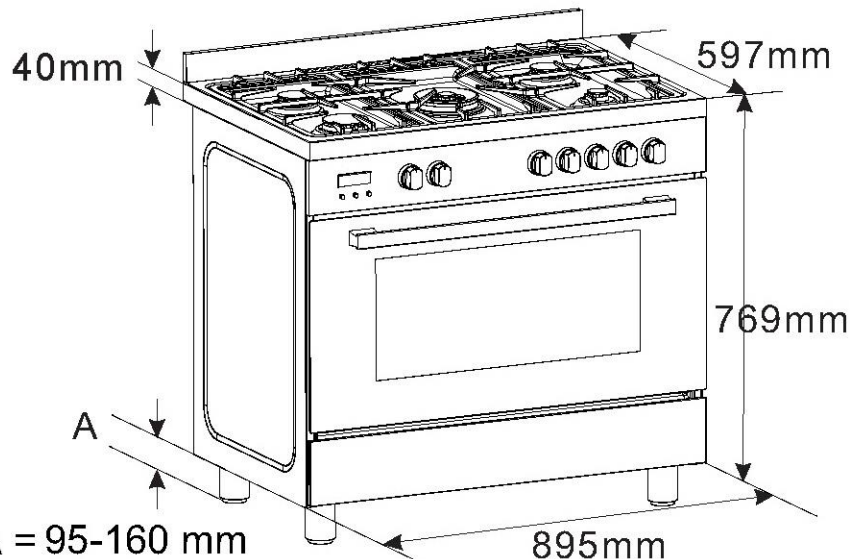

90cm Dual Fuel Upright Cooker

Model: **36SME5GFR00P48**

Oven size: 900*600*856mm

- 90cm dual fuel freestanding cooker
- **Digital clock**
- **Multifunction oven with twin fans**
- **3-layer full glass door glass**
- **Telescopic rail**
- **Large oven capacity: 121L**
- **Rotisserie**
- **Catalytic liners (left+right)**
- **Rapid burner: 3.0kw**
- **Semi rapid burner: 1.75kw*2**
- **Auxillary burners: 1.0kw**
- **Triple crown burners: 3.6kw**
- **Cast Iron pan supports**
- **Flame out protection**
- **SABAF burner and Coperic valve**
- **Regulator and test point**
- **3 year warranty**